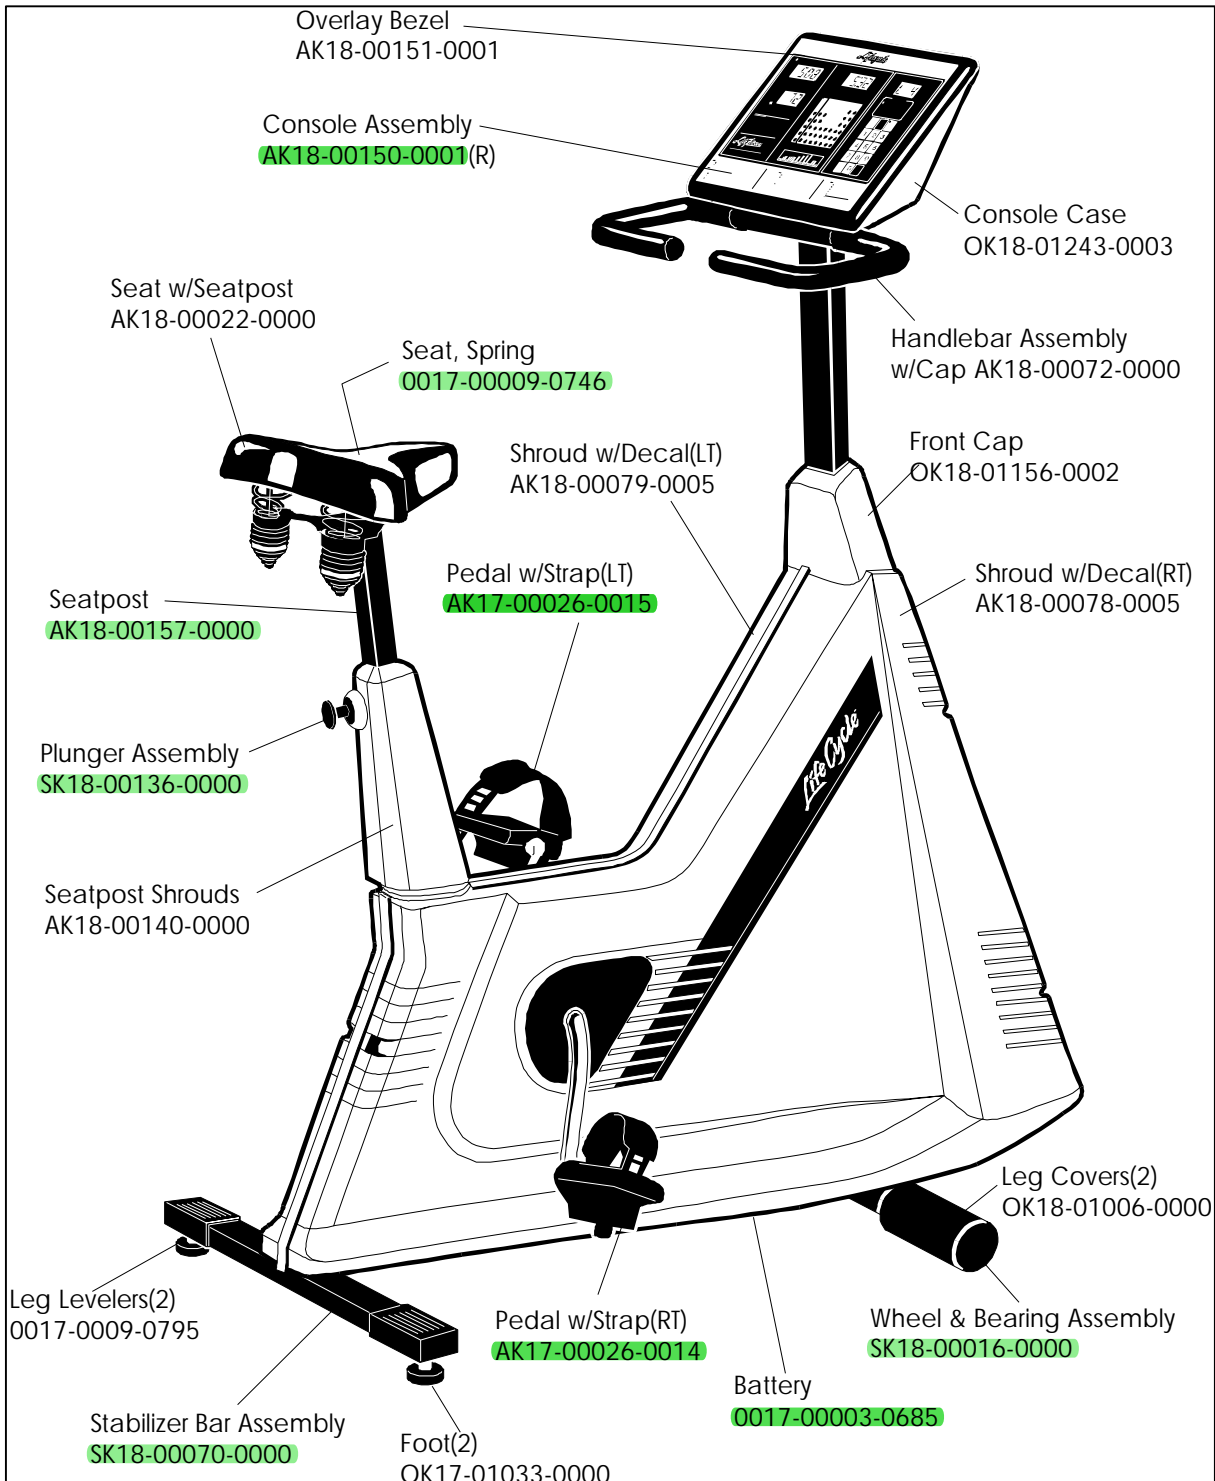

LC-9100
EXERCISE BIKE

GK18-00013-0100
SN# 810000 -811946

LC-9100
EXERCISE BIKE

GK18-00013-0100
SN# 810000 -811946